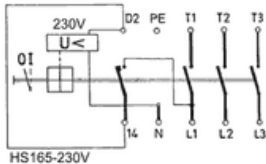

HS165-230V