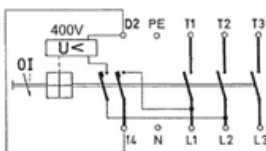

HS165-400V