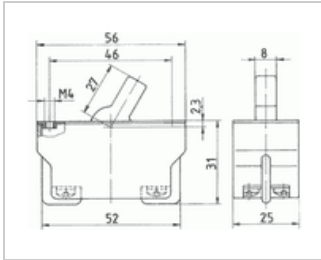

## Toggle switch, Off-switch, 2-pole - Marquardt 0320.0302

Manufacturer: Marquardt  
Type: 0320.0302  
Product no.: 150A  
Weight: 0.040

### ■ Details

2-pole off-switch with insulated lever and rubber sealing. For screw mounting

### ■ Specifications

Switching function	On-off
Connection	Screw terminal
Switching capacity	16(6)A 250V~
Installation	Screw mounting