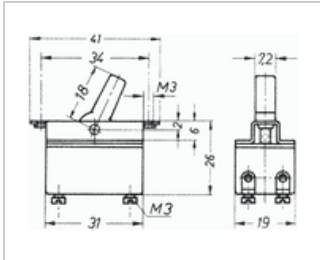

Toggle switch, Off-switch, 2-pole - Marquardt 0045.1203

Manufacturer: Marquardt
Type: 0045.1203
Product no.: 296
Weight: 0.030

■ Details

2-pole off-switch with insulated lever. For screw mounting.

■ Specifications

Switching function	On-off
Connection	Screw terminal
Switching capacity	6(4)A 250V~
Installation	Screw mounting