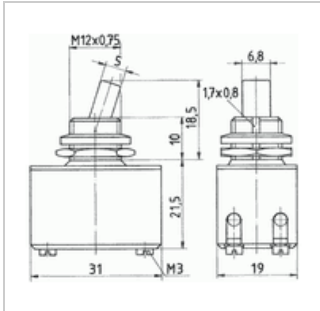

Toggle switch, Off-switch, 2-pole - Marquardt 0145.1220

Manufacturer: Marquardt
Type: 0145.1220
Product no.: 319
Weight: 0.020

■ Details

2-pole off-switch, toggle switch, for central mounting

■ Specifications

Switching function	On-off
Connection	Screw terminal
Switching capacity	6(4)A 250V~ +++
Installation	Central, nut