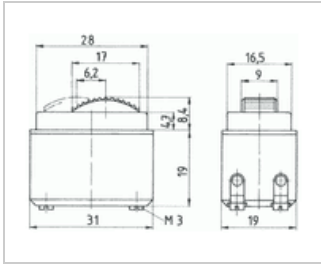

Slide switch, Off-switch, 2-pole - Marquardt 0045.1402

Manufacturer:	Marquardt
Type:	0045.1402
Product no.:	399
Weight:	0.030

■ Details

2-pole off-switch, with labelling I-0

Suitable e.g. For ELU MOF 96

■ Specifications

Switching function	On-off
Connection	Screw terminal
Switching capacity	4(4)A 250V~ +++