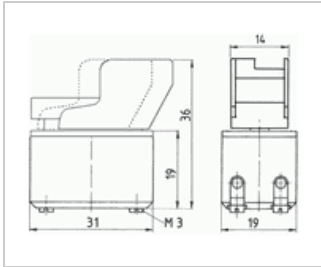

## Slide switch, Off-switch, 2-pole - Marquardt 0045.0901

Manufacturer:	Marquardt
Type:	0045.0901
Product no.:	400
Weight:	0.030

### ■ Details

2-pole off-switch for constituency

Suitable e.g. For Fein angle grinder, Fein Multimaster, Fein jigsaw

**The switch is, by factory state, shipped without screws.**

### ■ Specifications

Switching function	On-off
Connection	Screw terminal
Switching capacity	4(4)A 250V~ +++ 4A 250V DC