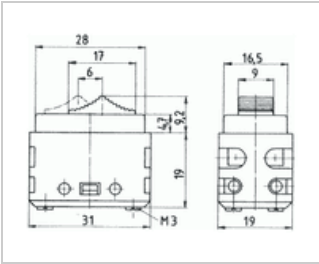

Slide switch, Off-switch, 2-pole - Marquardt 1200.0101

Manufacturer: Marquardt
Type: 1200.0101
Product no.: 480
Weight: 0.030

■ Details

2-pole off-switch, with labelling I-0

■ Specifications

Switching function	On-off
Connection	Screw terminal
Switching capacity	4(4)A 250V~ +++