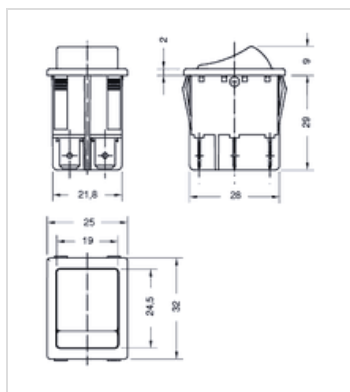

## Rocker switch, Off-switch, 2-pole

Manufacturer:	Everel
Type:	SX8211281G110000
Product no.:	517
Weight:	0.030 kg

2-pole rocker switch for Snap-on frame mounting.

### ■ Properties

- 2-pole off-switch
- double-sided latching
- illuminated
- With labelling I-0

### ■ Specifications

Switching function	On-off
Connection	Flat plug 6.3 mm
Switching capacity	16(4)A 250V~
Temperature	T 125
Glow lamp	400 V
Installation	Snap-on frame 29,4 x 22,1