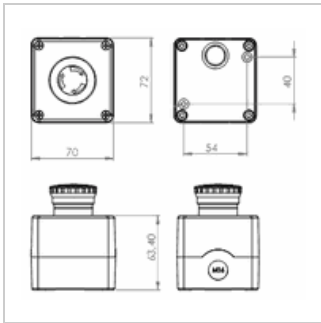

Emergency shut-off-Box with mushroom button

Manufacturer: Klinger & Born
Type: 85063410
Product no.: 85063410
Weight: 0.200

■ Details

Manually operated mushroom button with latching, overload protection, reset by rotating clockwise

■ Specifications

Mushroom push-button	Ø 40 mm, red
Switching element	1 N/C contacts, positively driven according to IEC947 (EN60947)
Rated operating current	AC-15: 6,0A of AC-230V DC13: 1,5A of 24V
Thermal current I_{Th}	16 A
Protection class	IP54, splash water proof
Dimensions	85 x 79 x 60 mm without mushroom push-button