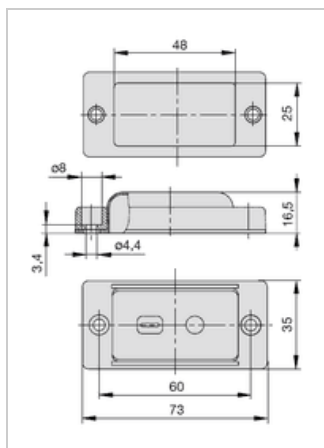

## Protective cap for ETA series 3120-F5...

Manufacturer:	E-T-A
Type:	X22161901
Product no.:	X22161901
Weight:	0.010

### ■ Details

Transparent protective cap with schwarzem frame for the E-T-A switch series 3120-F5.

The protective cap is mounted with 2 screws and has at correct installation the protection class IP66  
frame outer measurement: 35 x 73 mm