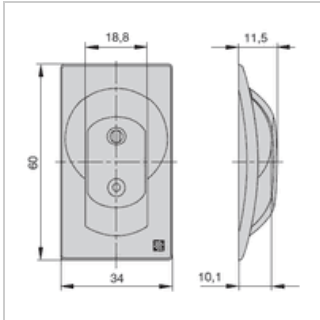

Protective cap for ETA series 3120-F7...

Manufacturer:	E-T-A
Type:	X22214301
Product no.:	X22214301
Weight:	0.010

■ Details

Protective cap for the ETA-switch series 3120-F7., X3120

Splash water proof cover transparent with frame.
The frame edge is at the same time a protection against unintentional switching on.

At correct installation protection class IP54

Frame outer measurements: 34 x 60 mm